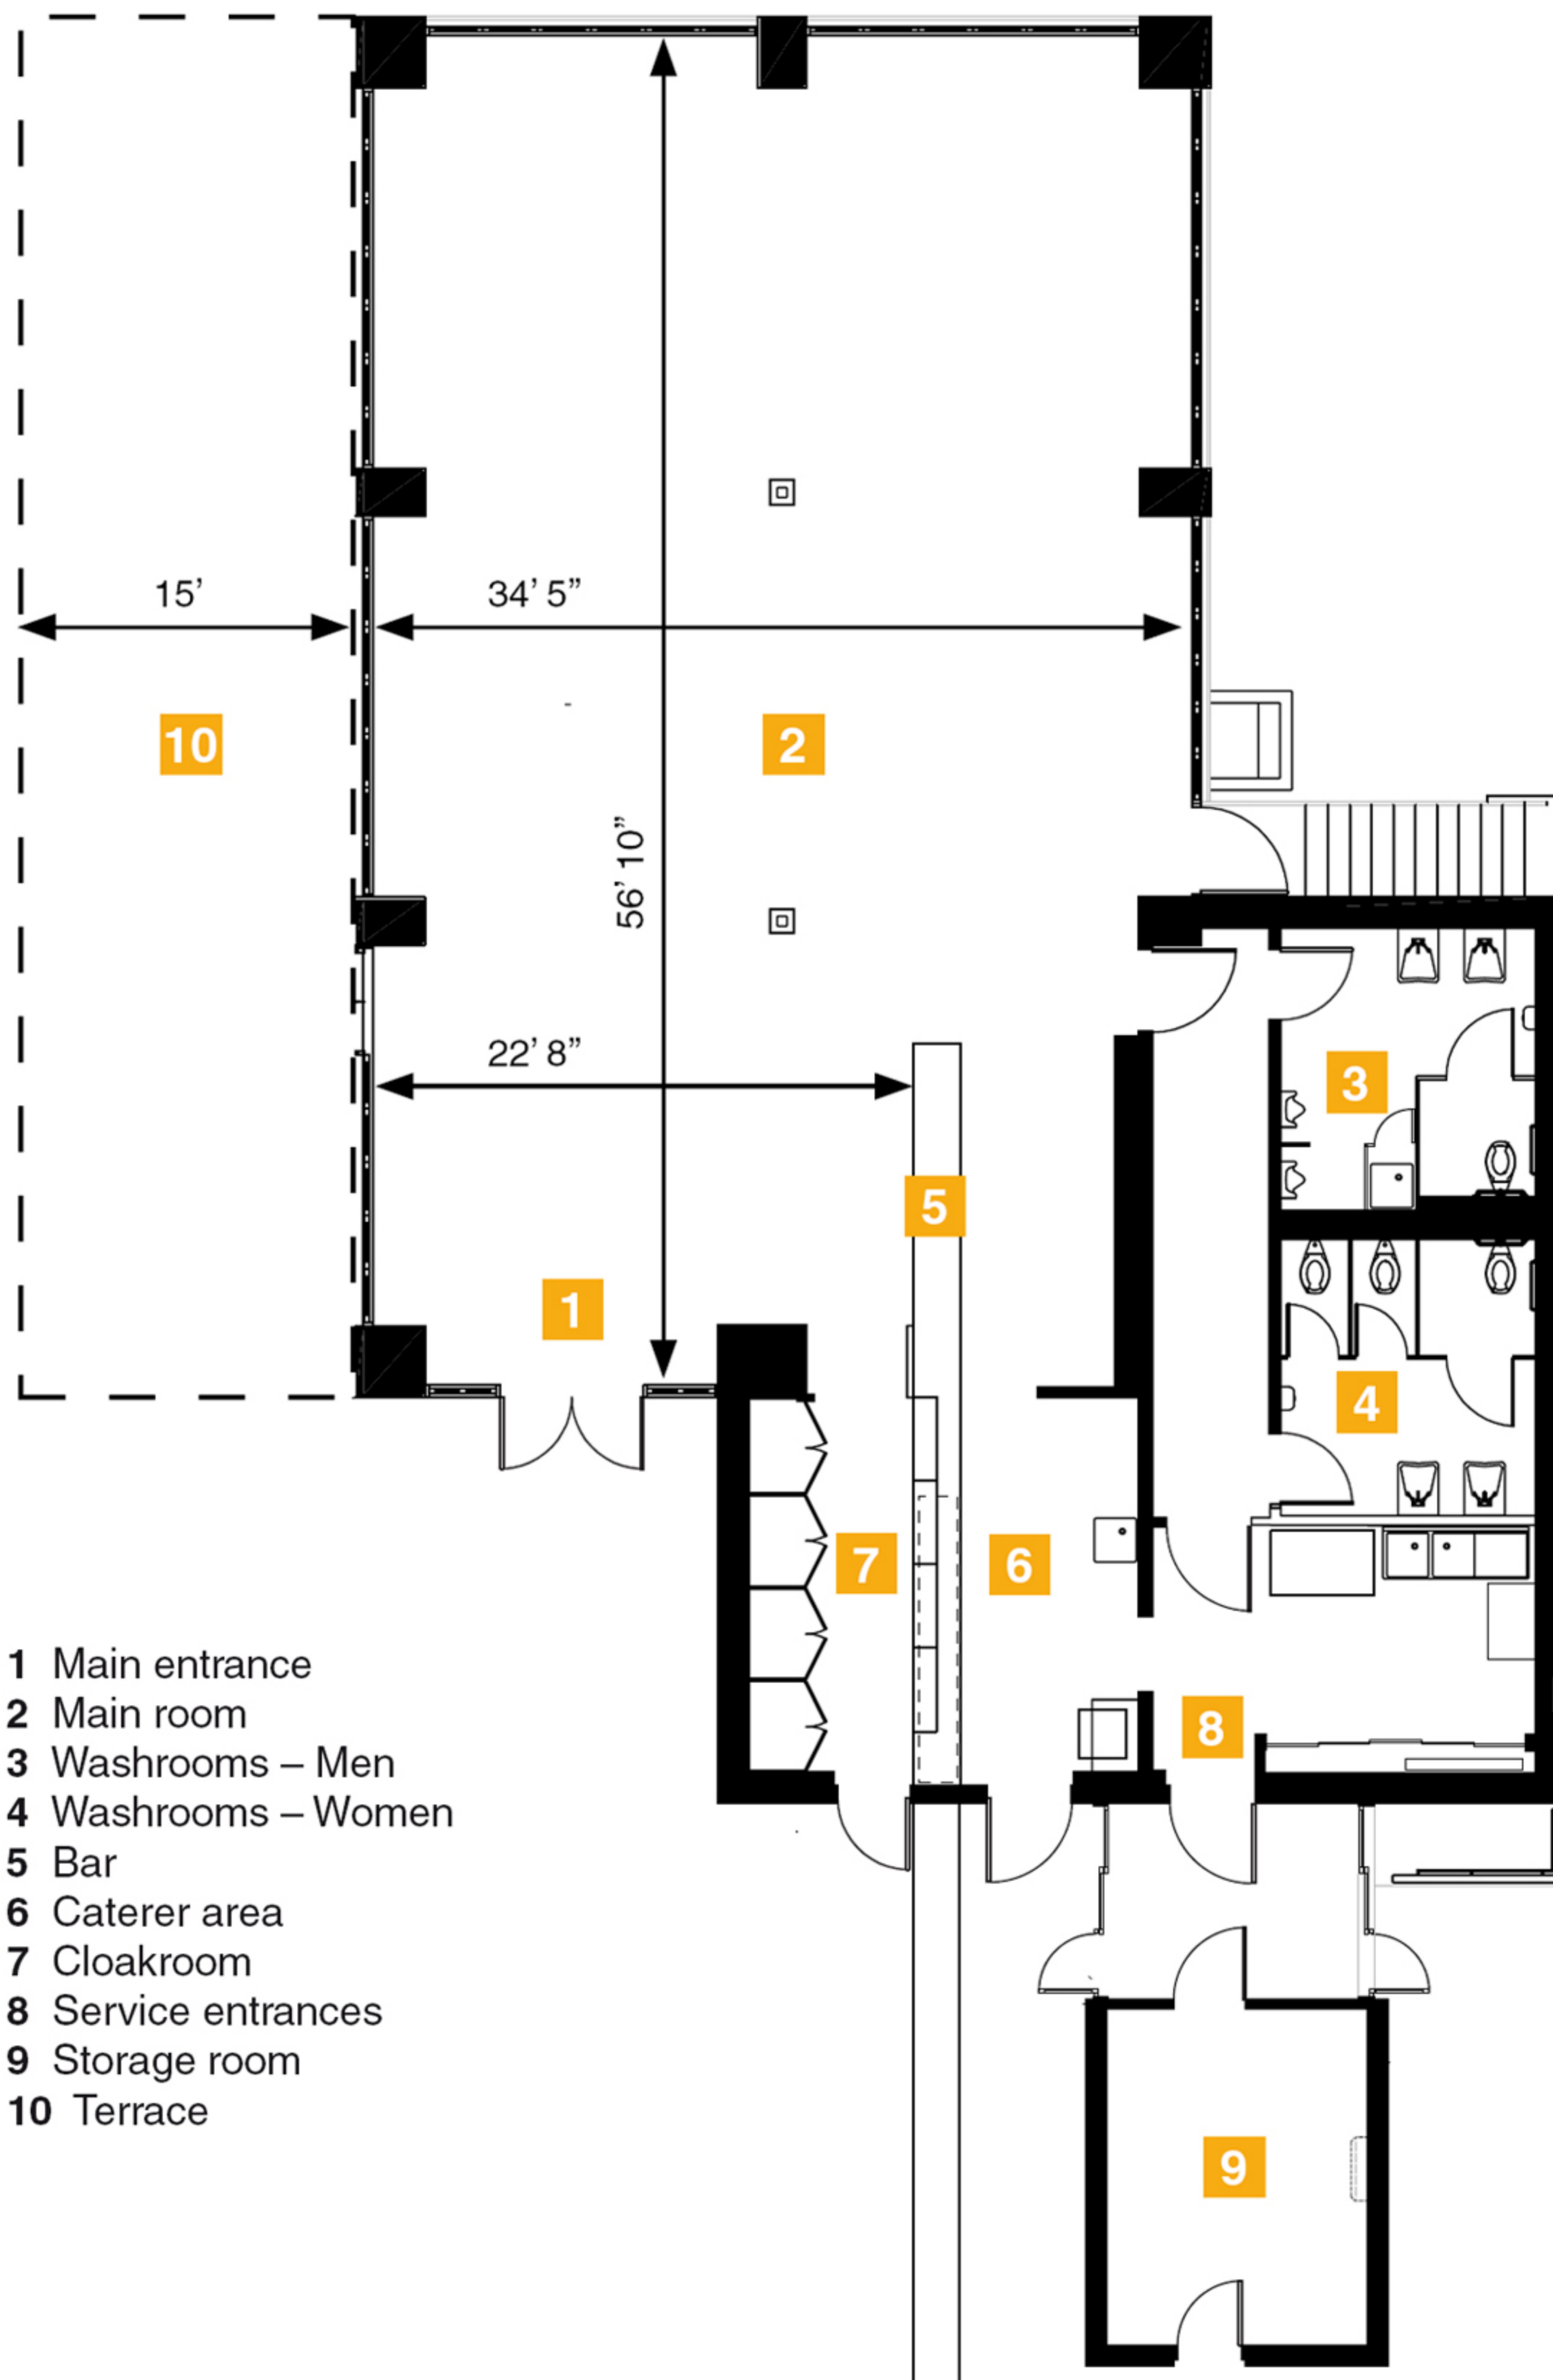

# PAVILLON DE LA JAMAÏQUE

## HALL'S PLAN

- 1 Main entrance
- 2 Main room
- 3 Washrooms – Men
- 4 Washrooms – Women
- 5 Bar
- 6 Caterer area
- 7 Cloakroom
- 8 Service entrances
- 9 Storage room
- 10 Terrace

[www.parcjeandrapeau.com](http://www.parcjeandrapeau.com)