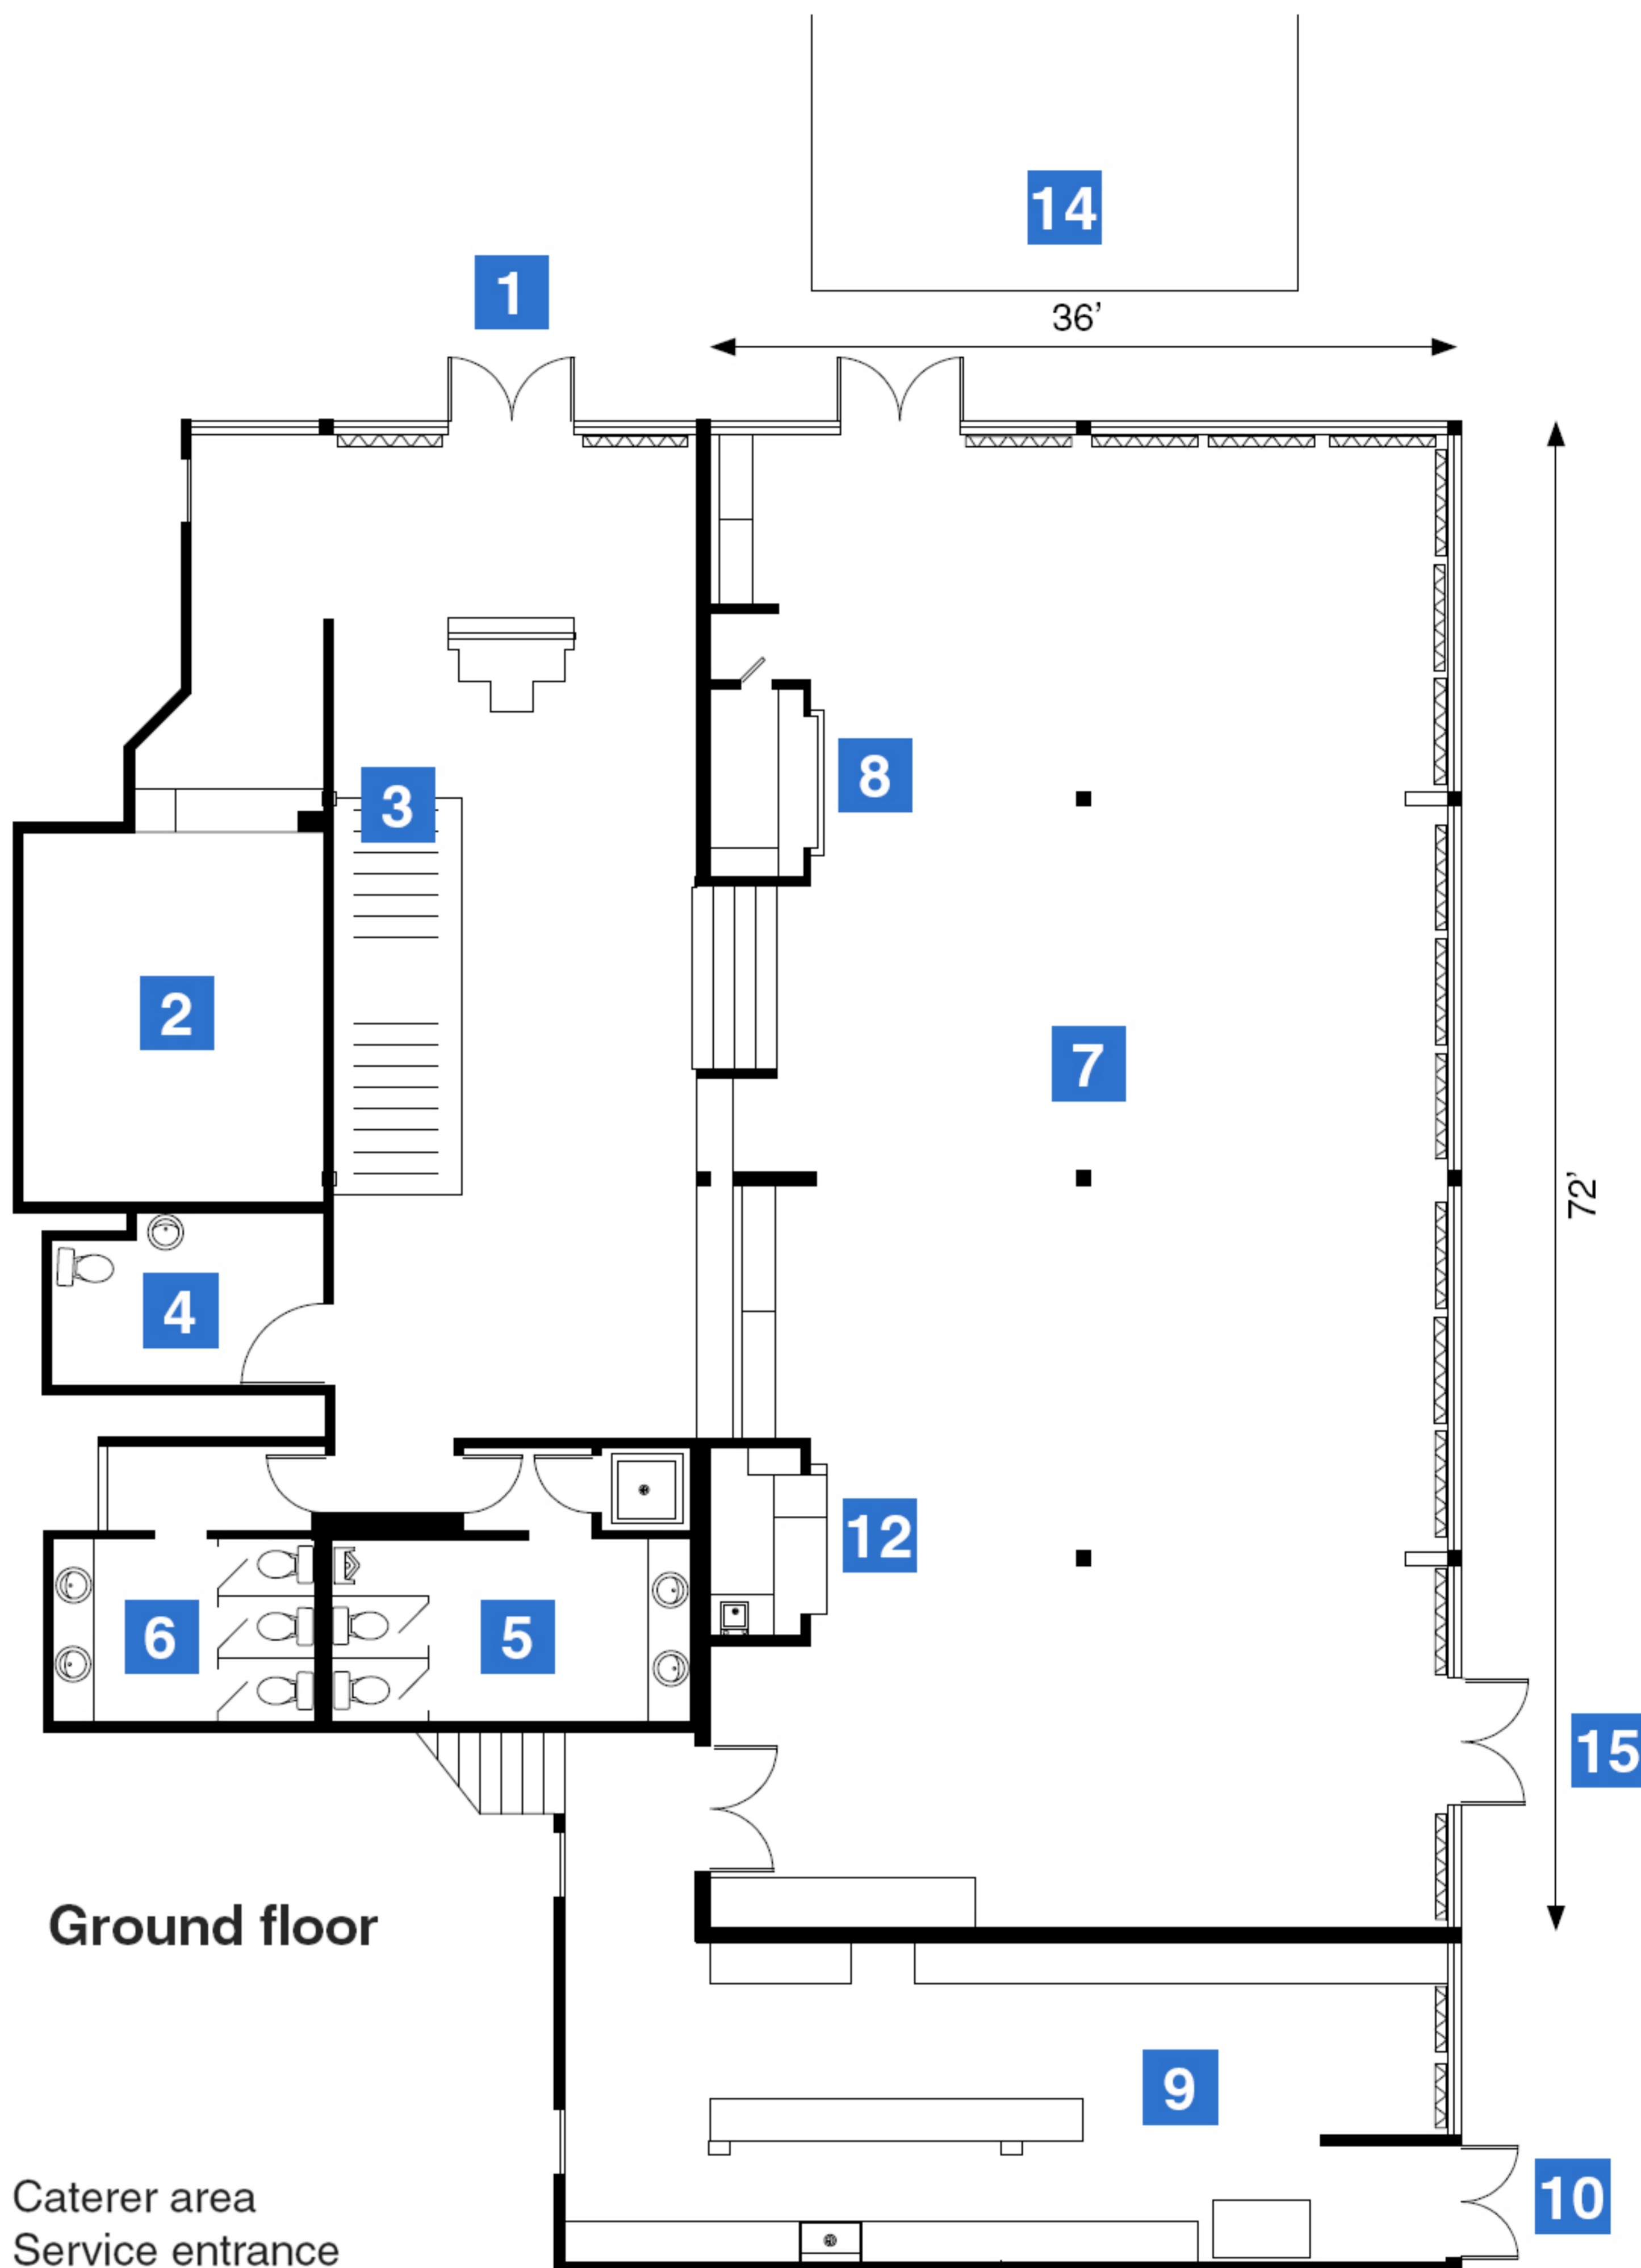

LA TOUNDRA HALL'S PLAN

Mezzanine

Ground floor

- 1 Main entrance
- 2 Cloakroom
- 3 Stair (to the mezzanine)
- 4 Washrooms – Accessible to Persons of Reduced Mobility
- 5 Washrooms – Men
- 6 Washrooms – Women
- 7 Main room
- 8 Disc jockey area

- 9 Caterer area
- 10 Service entrance
- 11 Mezzanine
- 12 Bar
- 13 Pool table
- 14 Terrace
- 15 Access to the gardens

www.parcjeandrapeau.com

#ParcJeanDrapeau

Room and site rental Service
Parc Jean-Drapeau
1, circuit Gilles-Villeneuve
Montréal (Québec) H3C 1A9