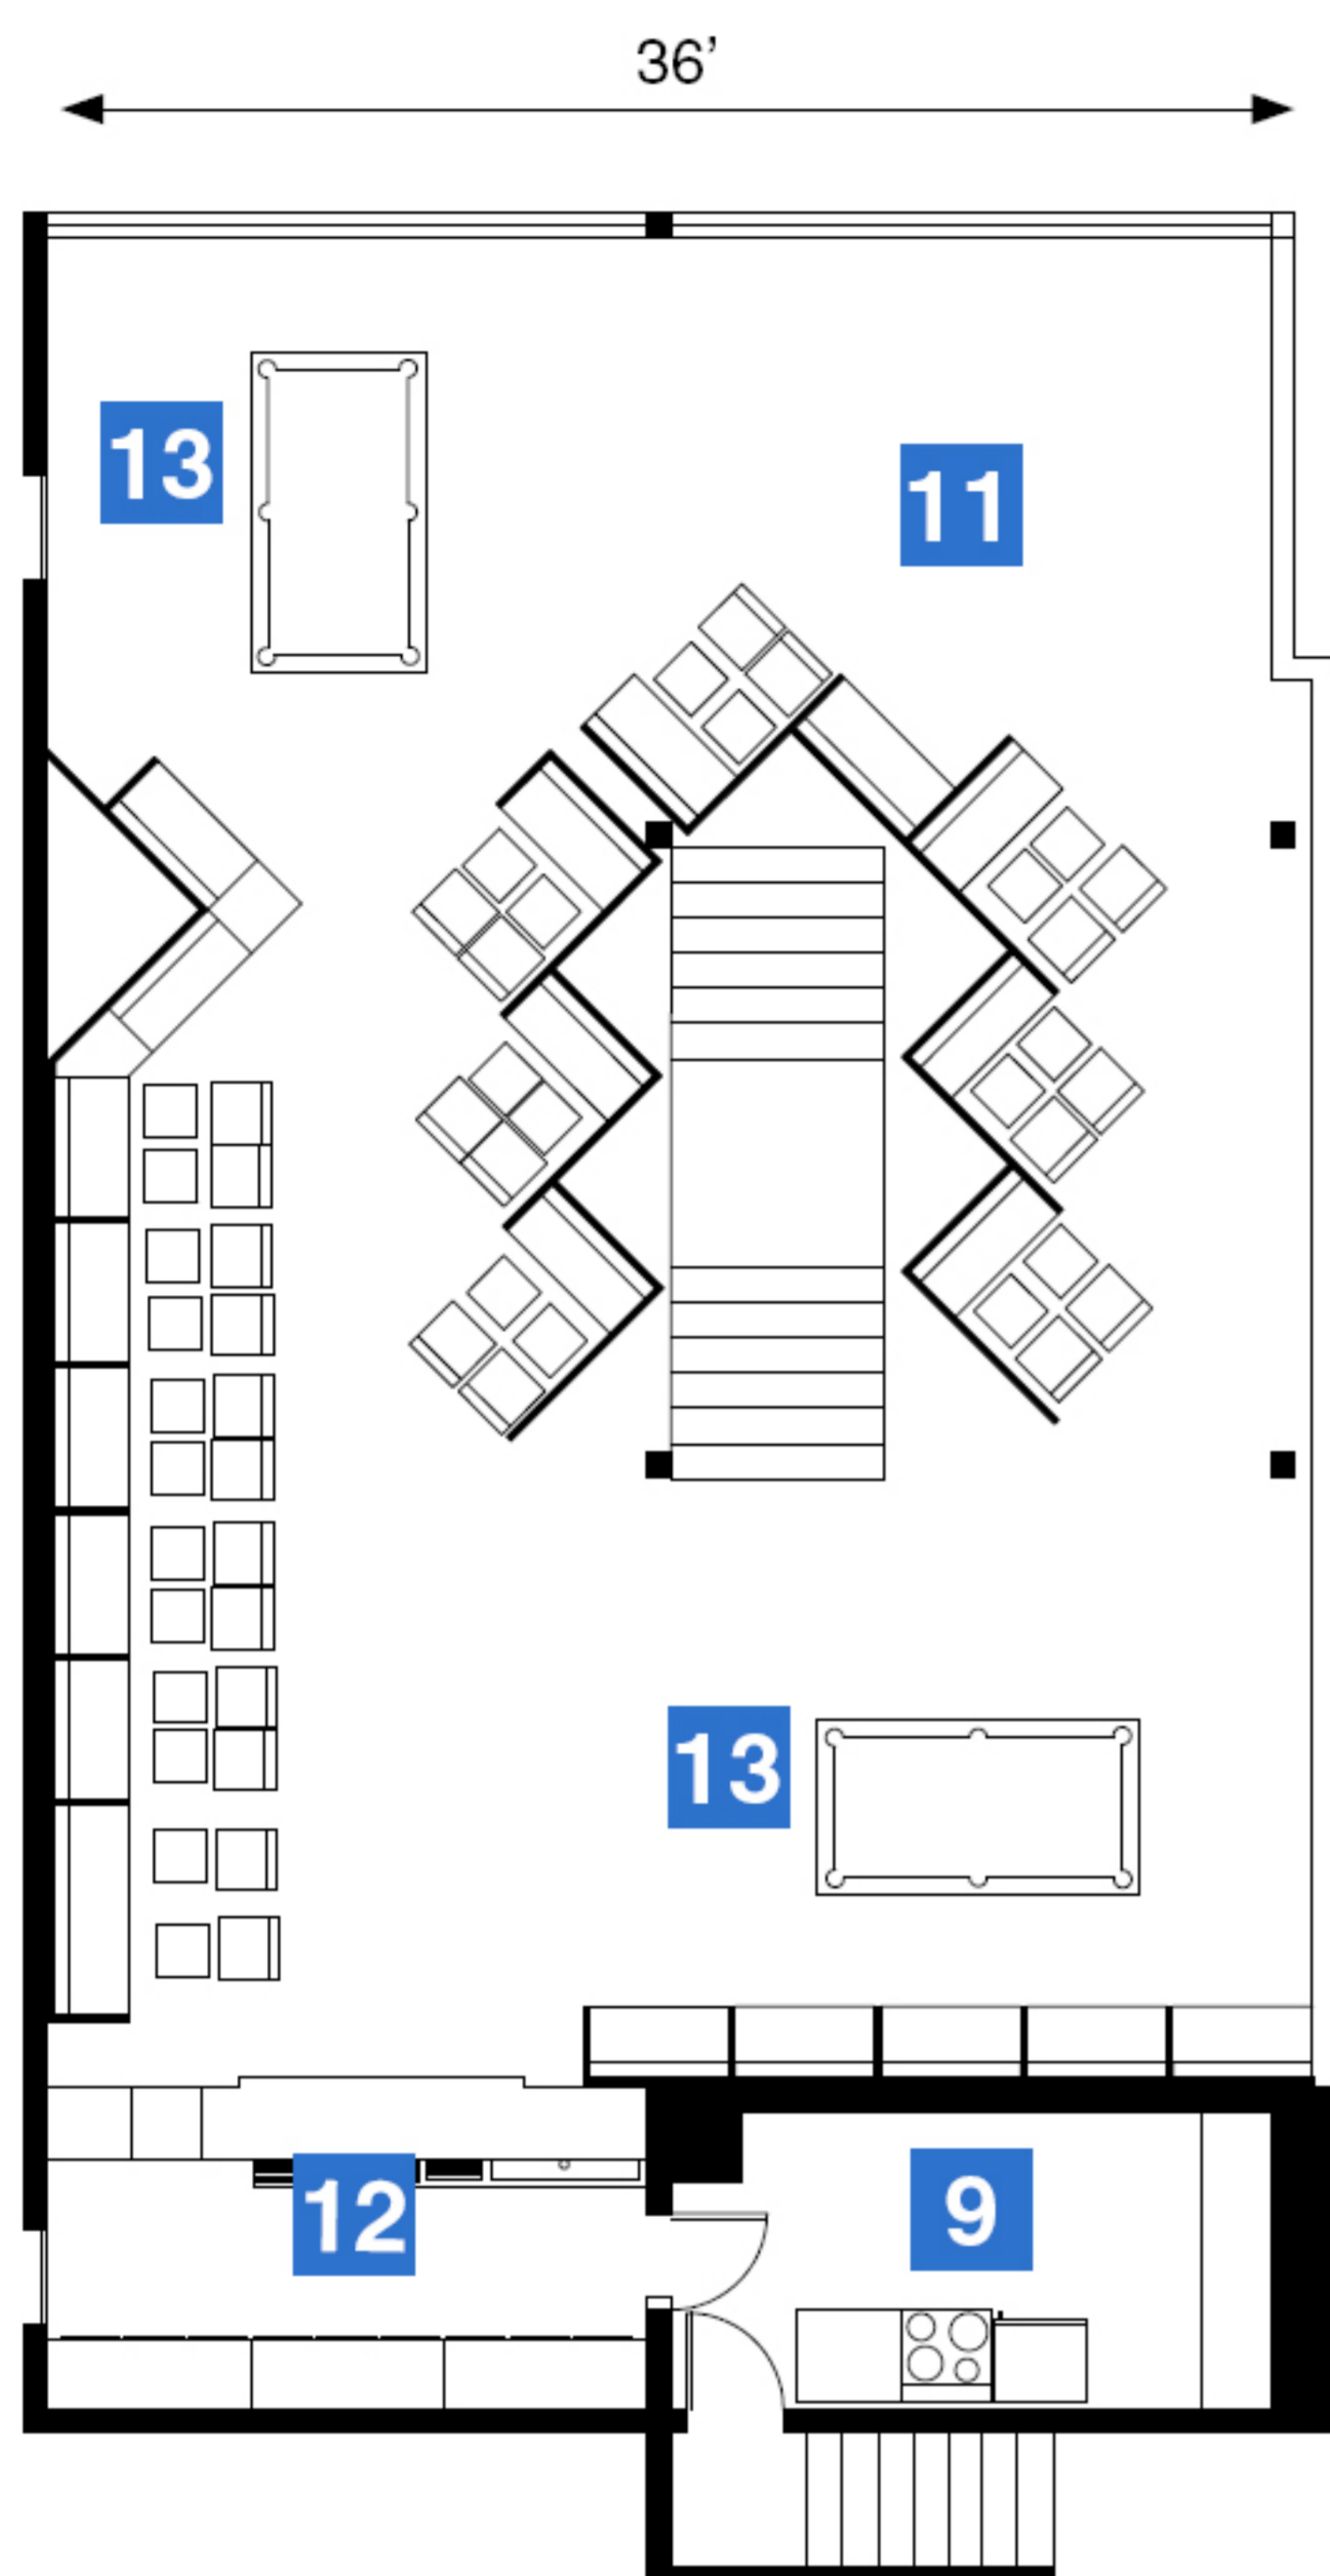

LA TOUNDRA HALL'S PLAN

Mezzanine

Ground floor

- 1 Main entrance
- 2 Cloakroom
- 3 Stair (to the mezzanine)
- 4 Washrooms – Accessible to Persons of Reduced Mobility
- 5 Washrooms – Men
- 6 Washrooms – Women
- 7 Main room
- 8 Disc jockey area

- 9 Caterer area
- 10 Service entrance
- 11 Mezzanine
- 12 Bar
- 13 Pool table
- 14 Terrace
- 15 Access to the gardens

www.parcjeandrapeau.com

#ParcJeanDrapeau

Room and site rental Service
Parc Jean-Drapeau
1, circuit Gilles-Villeneuve
Montréal (Québec) H3C 1A9